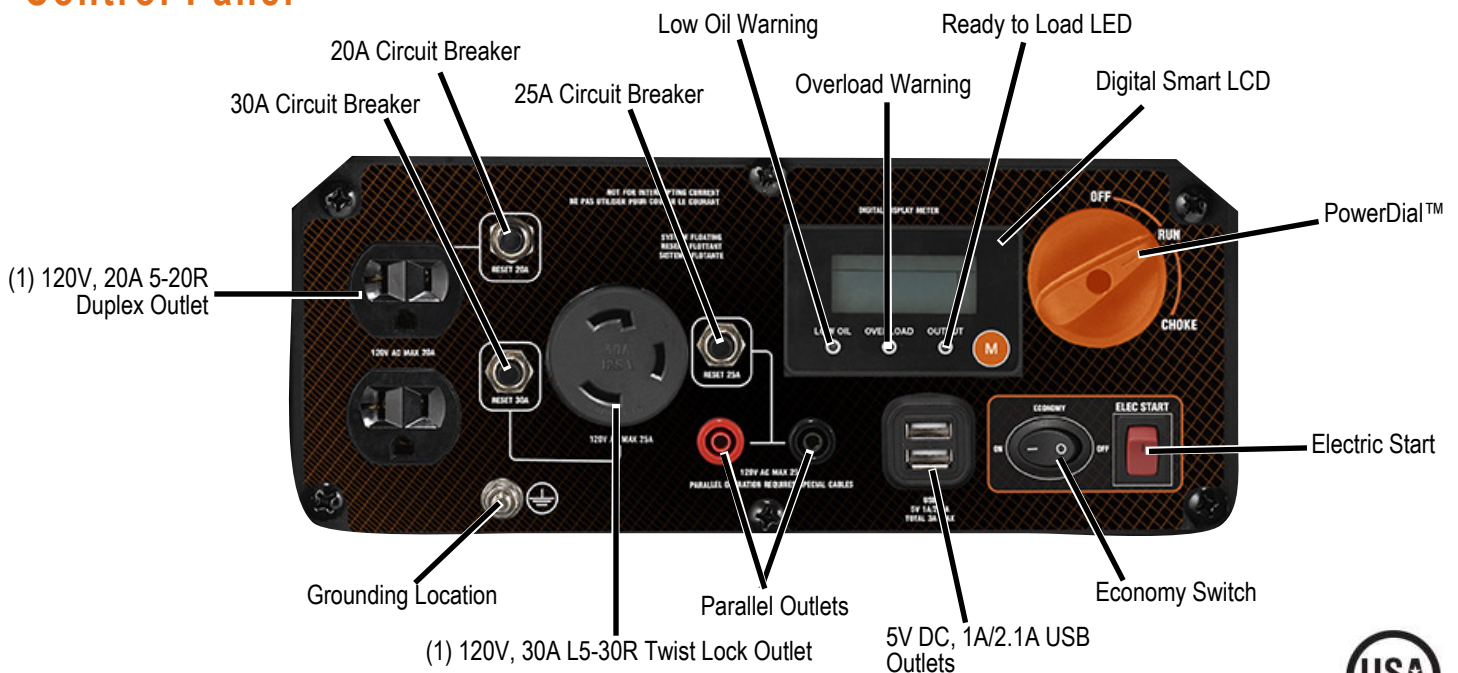

### Features

- **Ultra-Quiet** - Advanced inverter technology and enclosure design provide optimal quiet performance
- **POWERRUSH™ Advanced Technology** - Delivers over 50% more starting capacity allowing you to do more with less\*
- **Ideal For Work Or Play** - Durable steel enclosure, clean inverter power and easy portability make this the ideal generator for jobsites or recreational activities
- **Electric Start** - Hassle free startup (battery included)
- **PowerDial™** - Choke/Run/Stop - three operation settings integrated into one simple-to-use dial
- **True Power™ Technology** provides clean, stable power ideal for sensitive electronics, tools and appliances
- **Digital Smart LCD** - Digital Wattage Meter, Run Time Remaining Display, Generator Status, Hour Meter and Fuel Level
- **USB Ports** - Charge mobile devices including smartphones and tablets
- **Economy Mode** - Reduces noise and fuel consumption
- **Parallel Ready** - Connect two iQ3500 inverter generators for twice the power (Parallel Kit #7668 sold separately)

### Control Panel

**iQ3500**

**Specifications**

Product Series	<b>iQ3500</b>
Model Number	7127-0
Configuration	50 ST/CSA
AC Rated Output Running Watts	3000
AC Maximum Output Starting Watts	3500
Rated AC Voltage	120 VAC
Rated AC Frequency	60 Hz
Rated 120 VAC Amperage	25
Engine Displacement	212cc
Engine Type	OHV
Engine RPM	Variable
Recommended Oil	10W-30 / SAE 30
Oil Capacity qt (L)	0.6 (0.6)
Lubrication Method	Splash
Total Harmonic Distortion	< 3% (safe for sensitive electronics)
Choke Location	Integrated into PowerDial™
Fuel Shut Off	Integrated into PowerDial™
Starting Method	Electric Start / Recoil Pull Start
Battery Included	Yes
Battery Type	Lead Acid (12V DC, 6 Ah)
Battery Part No.	10000038386
Battery Dimensions	4.5" X 2.8" X 5.2"