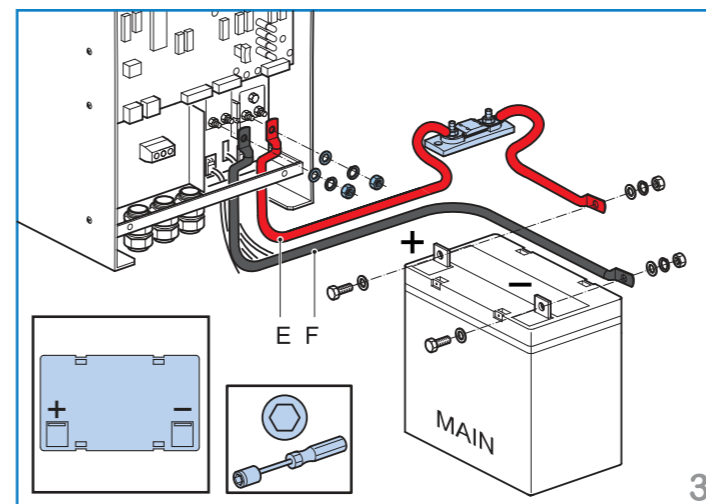

Quick Installation Guide

Phoenix Inverter 12V 24V 48V 3000VA 230Vac

www.victronenergy.com

Included

Not included

Battery

Battery Cable +

Battery Cable -

Remote control

UTP-Cable

AC-OUT

3

4

5

6

7