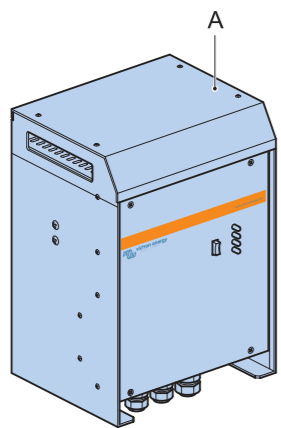

Quick Installation Guide

Phoenix Inverter 12V 24V 48V 3000VA 230Vac

www.victronenergy.com

Included

Not included

Battery

Battery Cable +

Battery Cable -

Remote control

UTP-Cable

AC-OUT

3

4

5

6

7