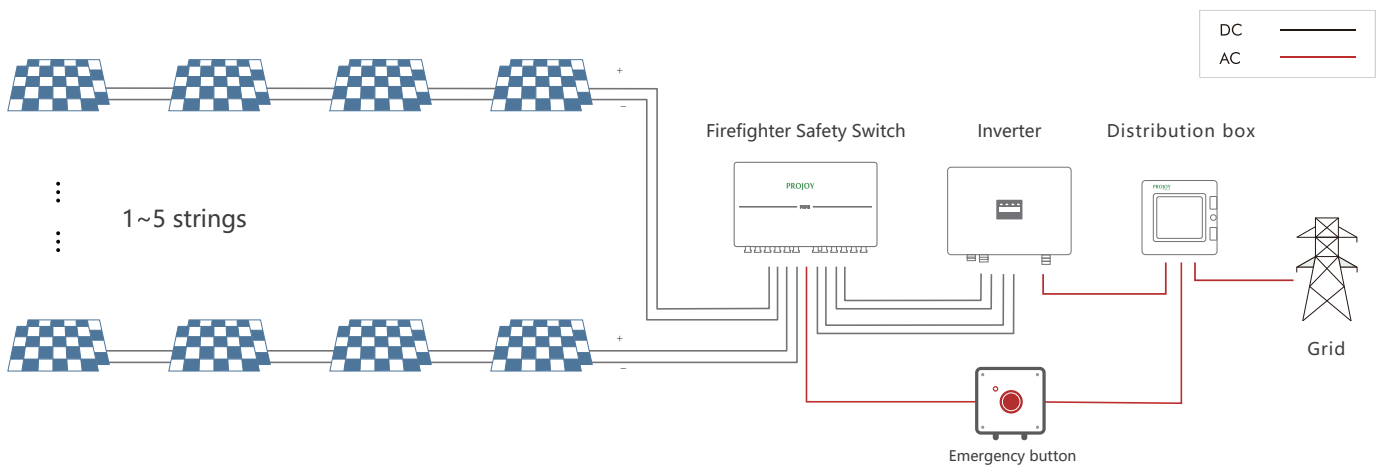

High reliability

0V output physical isolation

FB1 FB2 function achieves external monitoring

Easy to install

## Diagram

NOTE: The PEFS may not be installed in direct sunlight or be in direct contact with (continuous) ingress water.