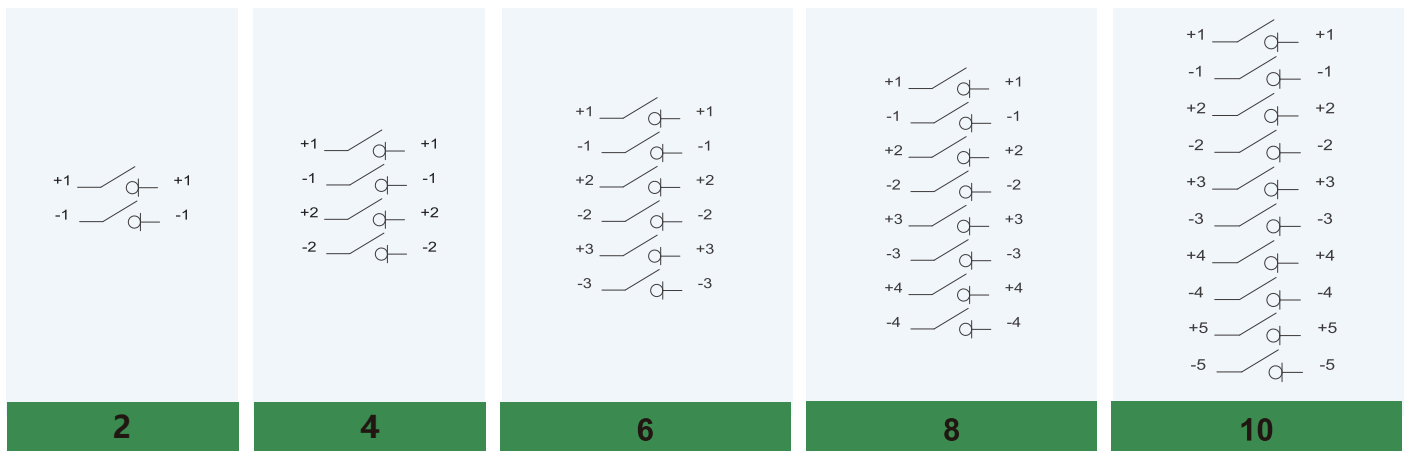

Contact Configuration