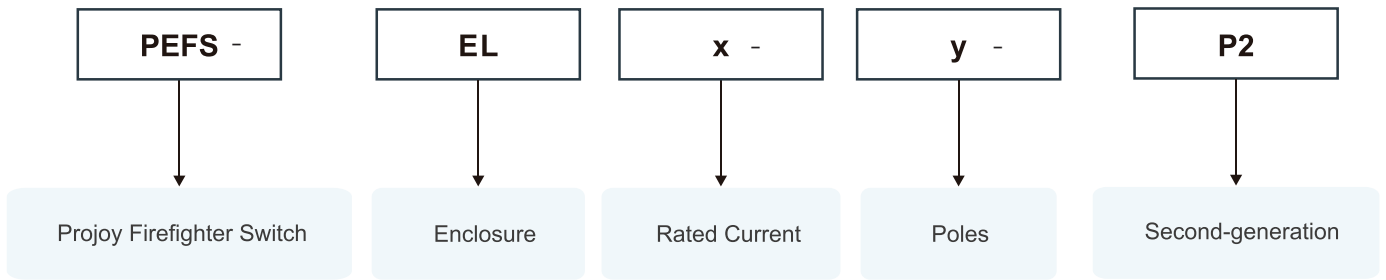

High reliability

0V output physical isolation

FB1 FB2 function achieves external monitoring

Easy to install

## Naming

Models: PEFS-ELx-y. Rated current: x=16/25/32/40/55/40H/50H, y= 6/8/10

## Diagram

NOTE: The PEFS may not be installed in direct sunlight or be in direct contact with (continuous) ingress water.