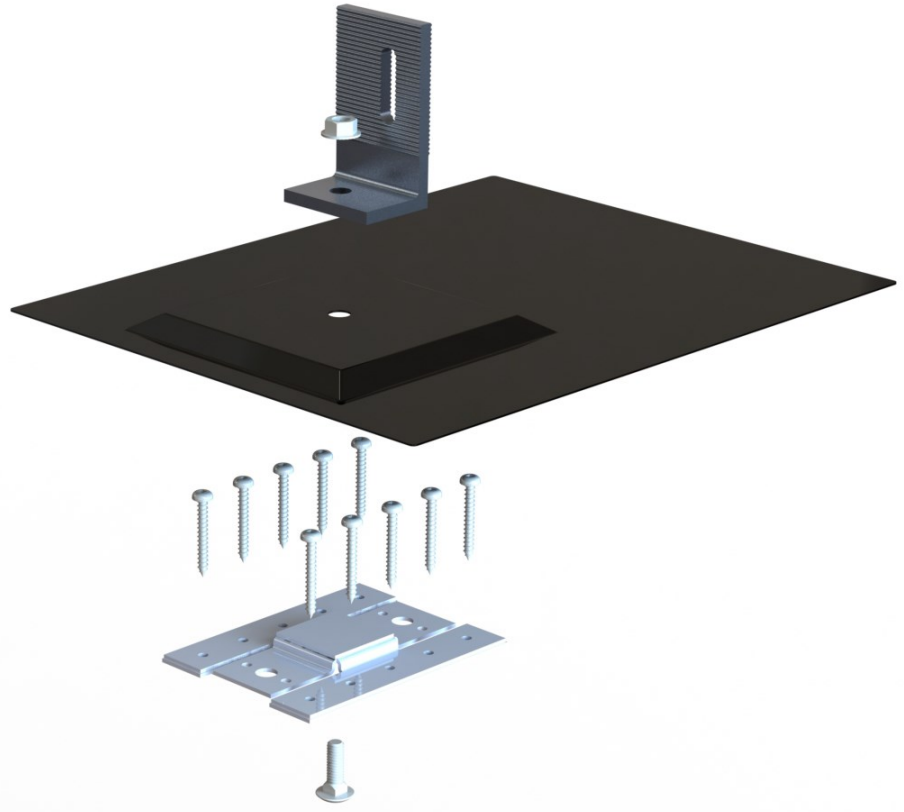

Talon

Sloped Roof Mount Attachment

FEATURES

- Waterproof seal with flashing
- Quick installation
- Secure connection to your roof
- Versatile mounting options

ADVANTAGES

- No truss locating required
- Fully engineered
- Multi-screw connection distributes loads
- Integrated water sealing gasket

The Fast-Rack Talon is a rafterless PV mounting attachment system that integrates seamlessly with the Fast-Rack Ultra rail system. The Talon allows L-Feet to be installed anywhere on your roof—not just over rafters. This system eliminates hunting for trusses, predrilling and accidental misses; saving you time on every install.

MADE FOR CANADA

Talon – Sloped Roof Mount Attachment

☑ Secure Attachment

The Talon is fastened to the roof deck using 10 x #10 metal screws. This distributes the load and eliminates the requirement to fasten into a truss.

☑ Redundant Waterseal

A combination of an aluminum flashing and sealing gaskets on either side of the Talon ensure a watertight solution every time.

☑ Quick Installation

The Talon eliminates rafter hunting, predrilling and precise measuring across the roof. Fast, hassle-free installs keep your crew moving.